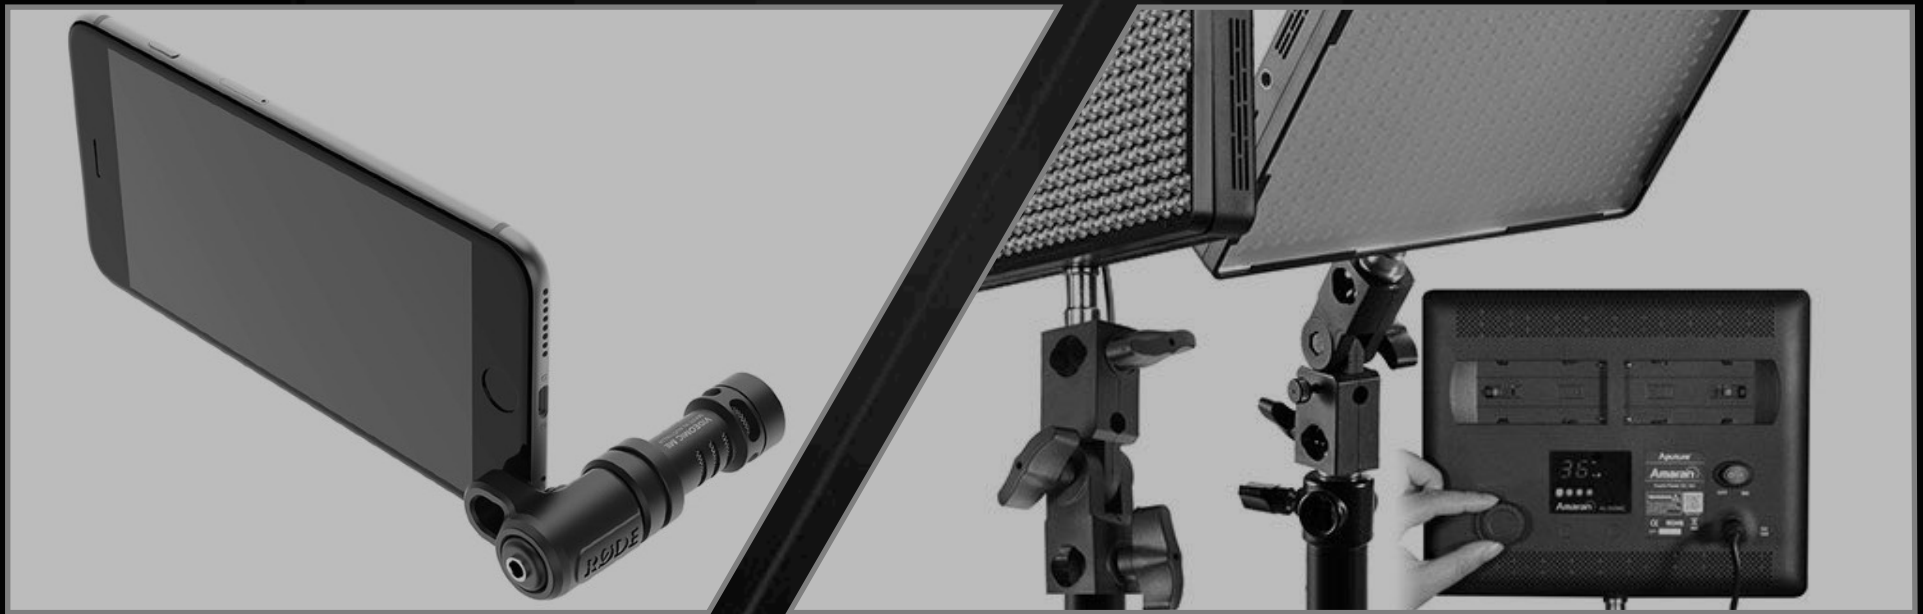

Please note that all quoted prices are exclusive of insurance & VAT
All prices are subject to change without notice.
The prices quoted on the rate card are per day guidelines.
Please contact us for a more tailored quote.